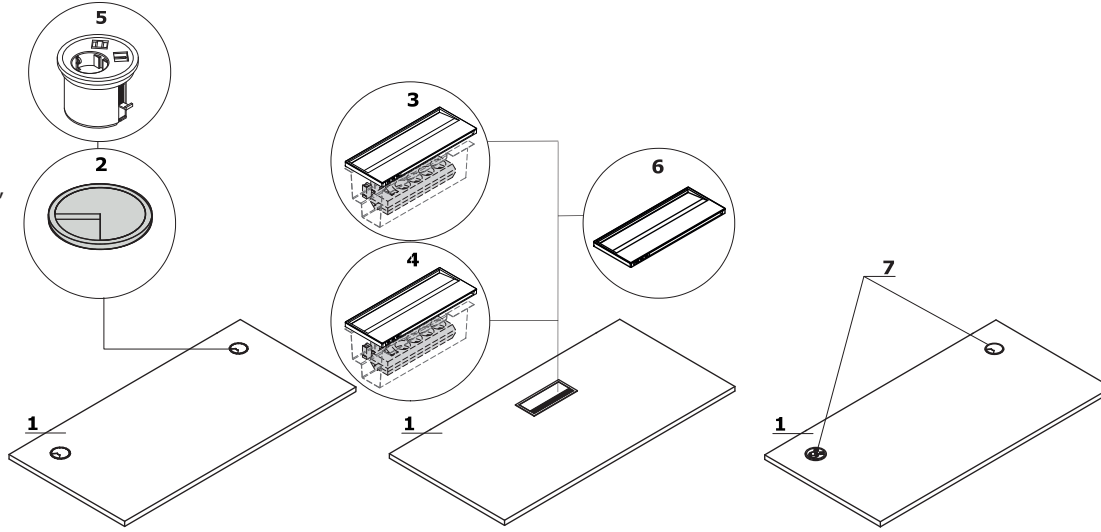

Worktop

1 Worktop - MFC 28 mm, ABS edge 2mm

OPTIONS WITH EXTRA CHARGE:

- 2 Grommet** - 2 pcs, Ø 80 mm
- 3 Mediabox M14H** - 2xRJ45 (class E, cat. 6); + 1 x USB + 3 x USB C + 1 x HDMI + 4x 230V
- 4 Mediabox M14** - 2xRJ45 (class E, cat. 6); + 1 x USB + 3 x USB C + 4x 230V
- 5 Mediabox M071** - 1 x 230V + USB A charger + USB C charger, colour: black, white, mounted instead of the existing grommet Ø80mm (PK80)
- 6 Top access M15** - 3 x USB C
- 7 Mediabox M071 + cable grommets**

Dimensions of radial worktops (mm)

Meeting tables

- 1 **Worktop** - MFC 28 mm, ABS edge 2mm
- 2 **Leg** - powder coated steel, profile 60x30 mm
- 3 **Leveling** - 5 mm range

OPTIONS WITH EXTRA CHARGE:

- 4 **Top access M15** - 3 x USB C
- 5 **Mediabox M14H** - 2xRJ45 (class E, cat. 6); +1 x USB + 3 x USB C + 1 x HDMI + 4x 230V
- 6 **Mediabox M14** - 2xRJ45 (class E, cat. 6); +1 x USB + 3 x USB C + 4x 230V
- 7 **Mediabox M06H** - OPTION WITH ADDITIONAL CHARGE - 2x230V+HDMI+USB, colour: anodised aluminium, white, black