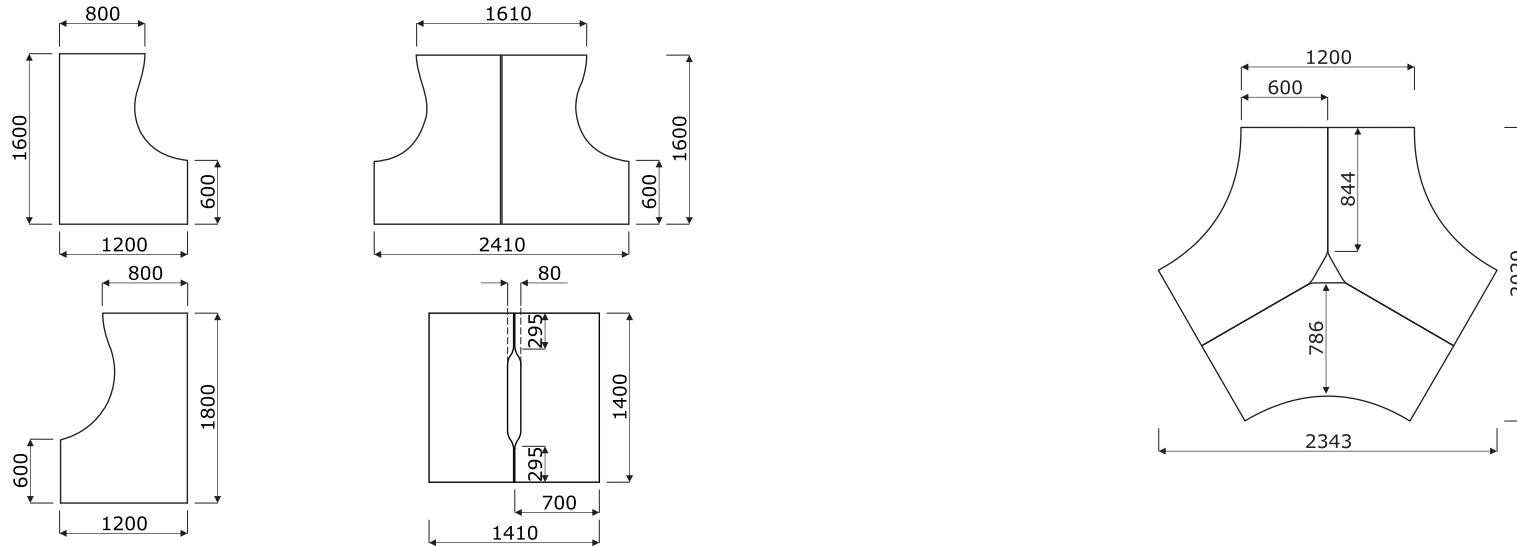

Worktop

1 Worktop - MFC 28 mm, ABS edge 2mm

OPTIONS WITH EXTRA CHARGE:

- 2 Grommet** - 2 pcs, Ø 80 mm
- 3 Mediabox M14H** - 2xRJ45 (class E, cat. 6); + 1 x USB + 3 x USB C + 1 x HDMI + 4x 230V
- 4 Mediabox M14** - 2xRJ45 (class E, cat. 6); + 1 x USB + 3 x USB C + 4x 230V
- 5 Mediabox M071** - 1 x 230V + USB A charger + USB C charger, colour: black, white, mounted instead of the existing grommet Ø80mm (PK80)
- 6 Top access M15** - 3 x USB C
- 7 Mediabox M071 + cable grommets**

Dimensions of radial worktops (mm)

Meeting tables

- 1 **Worktop** - MFC 28 mm, ABS edge 2mm
- 2 **Leg** - powder coated steel, profile 60x30 mm
- 3 **Leveling** - 5 mm range

OPTIONS WITH EXTRA CHARGE:

- 4 **Top access M15** - 3 x USB C
- 5 **Mediabox M14H** - 2xRJ45 (class E, cat. 6); +1 x USB + 3 x USB C + 1 x HDMI + 4x 230V
- 6 **Mediabox M14** - 2xRJ45 (class E, cat. 6); +1 x USB + 3 x USB C + 4x 230V
- 7 **Mediabox M06H** - OPTION WITH ADDITIONAL CHARGE - 2x230V+HDMI+USB, colour: anodised aluminium, white, black