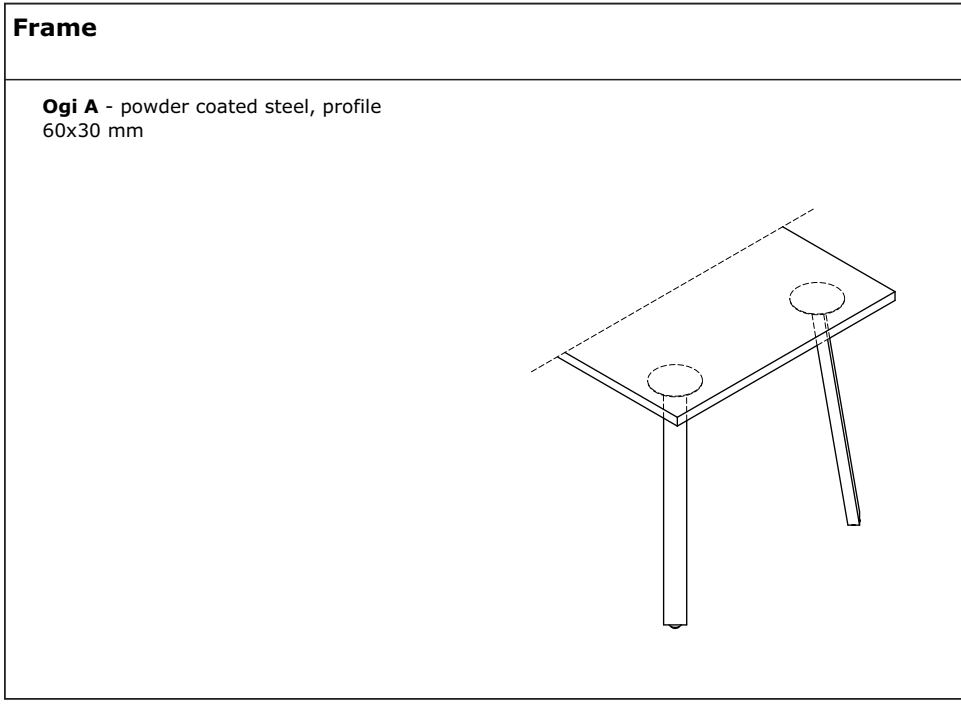

Worktop

1 Worktop - MFC 28 mm, ABS edge 2mm

OPTIONS WITH EXTRA CHARGE:

- 2 Grommet** - 2 pcs, Ø 80 mm
- 3 Mediabox M14H** - 2xRJ45 (class E, cat. 6); + 1 x USB + 3 x USB C + 1 x HDMI + 4x 230V
- 4 Mediabox M14** - 2xRJ45 (class E, cat. 6); + 1 x USB + 3 x USB C + 4x 230V
- 5 Mediabox M071** - 1 x 230V + USB A charger + USB C charger, colour: black, white, mounted instead of the existing grommet Ø80mm (PK80)
- 6 Top access M15** - 3 x USB C
- 7 Mediabox M071 + cable grommets**

Dimensions of radial worktops (mm)

Meeting tables

- 1 **Worktop** - MFC 28 mm, ABS edge 2mm
- 2 **Leg** - powder coated steel, profile 60x30 mm
- 3 **Leveling** - 5 mm range

OPTIONS WITH EXTRA CHARGE:

- 4 **Top access M15** - 3 x USB C
- 5 **Mediabox M14H** - 2xRJ45 (class E, cat. 6); +1 x USB + 3 x USB C + 1 x HDMI + 4x 230V
- 6 **Mediabox M14** - 2xRJ45 (class E, cat. 6); +1 x USB + 3 x USB C + 4x 230V
- 7 **Mediabox M06H** - OPTION WITH ADDITIONAL CHARGE - 2x230V+HDMI+USB, colour: anodised aluminium, white, black