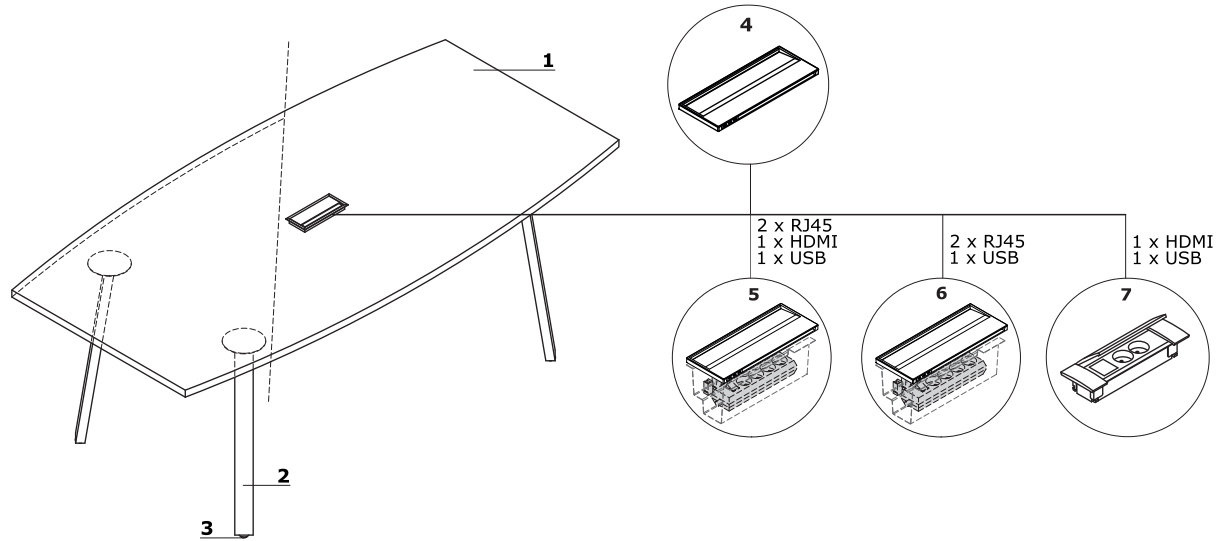

Worktop

1 Worktop - MFC 28 mm, ABS edge 2mm

OPTIONS WITH EXTRA CHARGE:

- 2 Grommet** - 2 pcs, Ø 80 mm
- 3 Mediabox M14H** - 2xRJ45 (class E, cat. 6); + 1 x USB + 3 x USB C + 1 x HDMI + 4x 230V
- 4 Mediabox M14** - 2xRJ45 (class E, cat. 6); + 1 x USB + 3 x USB C + 4x 230V
- 5 Mediabox M071** - 1 x 230V + USB A charger + USB C charger, colour: black, white, mounted instead of the existing grommet Ø80mm (PK80)
- 6 Top access M15** - 3 x USB C
- 7 Mediabox M071 + cable grommets**

Dimensions of radial worktops (mm)

Meeting tables

- 1 **Worktop** - MFC 28 mm, ABS edge 2mm
- 2 **Leg** - powder coated steel, profile 60x30 mm
- 3 **Leveling** - 5 mm range

OPTIONS WITH EXTRA CHARGE:

- 4 **Top access M15** - 3 x USB C
- 5 **Mediabox M14H** - 2xRJ45 (class E, cat. 6); +1 x USB + 3 x USB C + 1 x HDMI + 4x 230V
- 6 **Mediabox M14** - 2xRJ45 (class E, cat. 6); +1 x USB + 3 x USB C + 4x 230V
- 7 **Mediabox M06H** - OPTION WITH ADDITIONAL CHARGE - 2x230V+HDMI+USB, colour: anodised aluminium, white, black